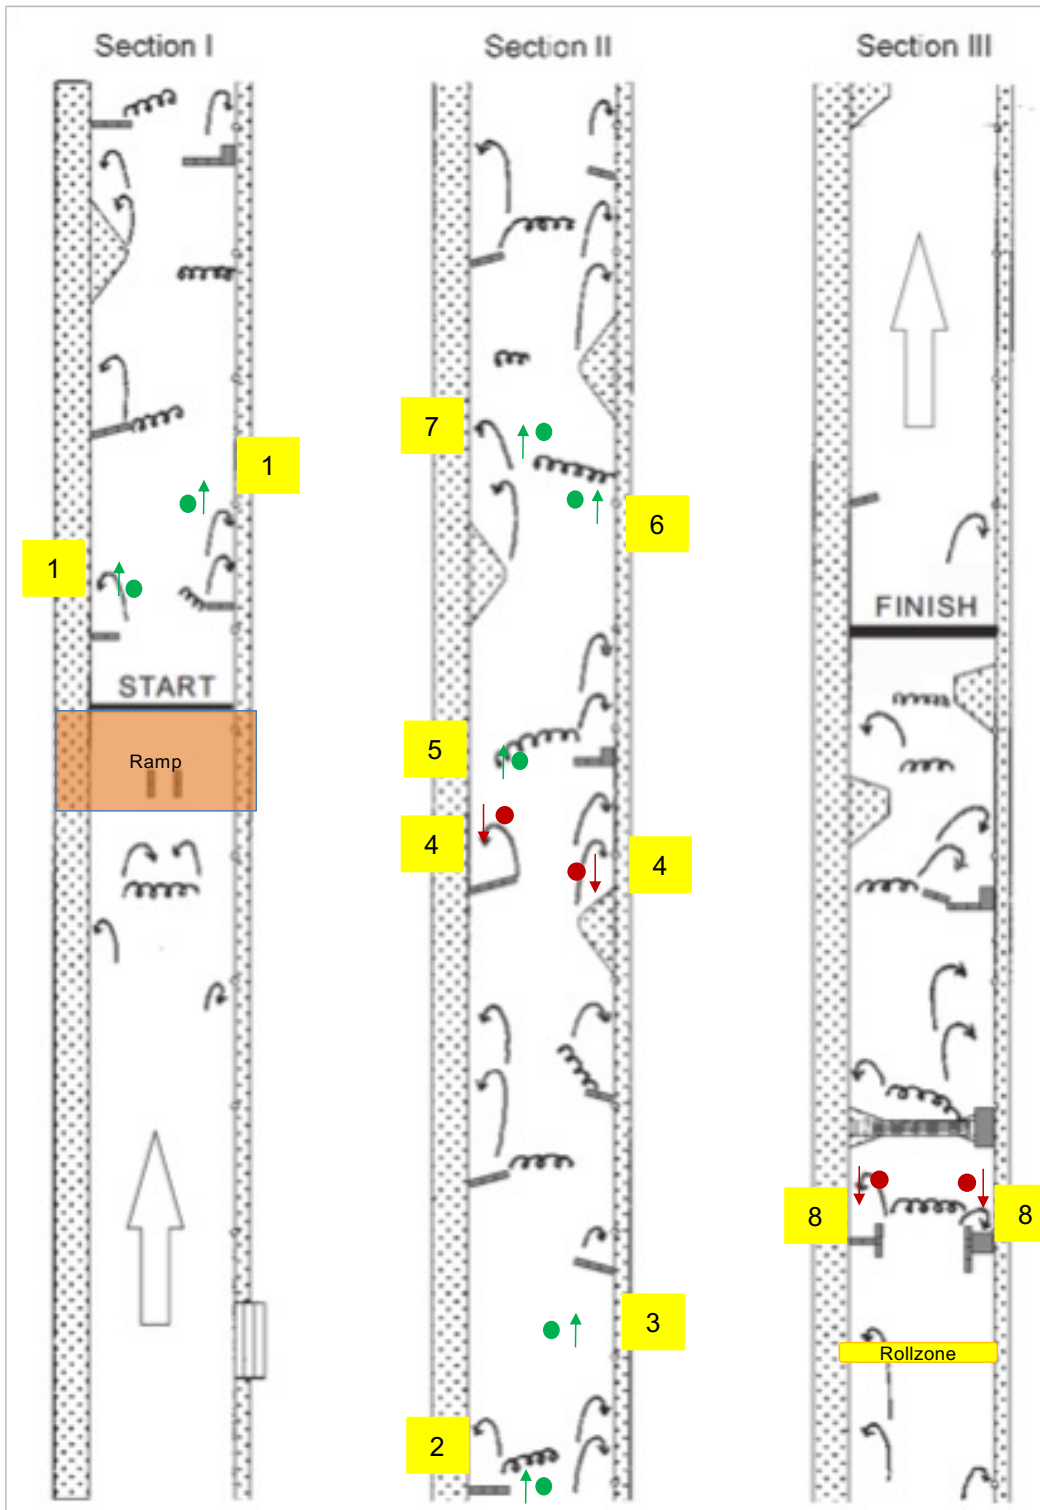

2026 ICF CSL World Cup #2 - Prague

KAYAK CROSS

KC Individual specifications:

- Gate #1 down right
- Gate #4 up right
- Gate #8 up left